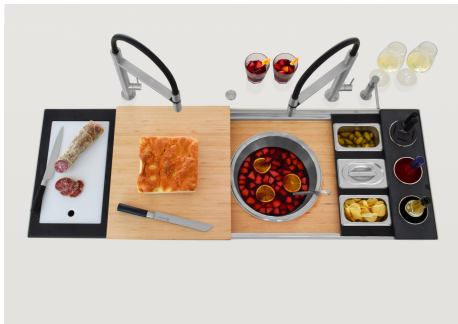

GALERIE

FOURNI