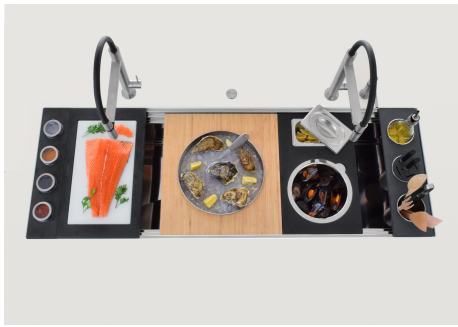

GALERIE

FOURNI